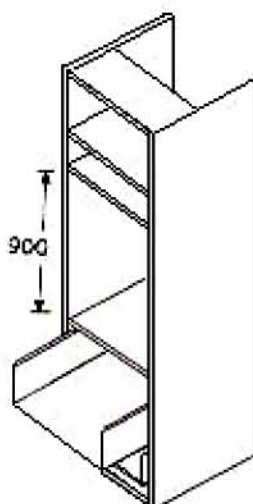

BUILD YOUR OWN KITCHEN

Tall Cupboards

Wall Oven With 3 Drawers

Code	Size	Doors	Quantity
	H x W x D	H x W	
WO 600	2000 x 600 x 558	680 x 297	2
		197 x 597	1
		278 x 597	2

Wall Oven/Microwave With 2 Drawers

Code	Size	Doors	Quantity
	H x W x D	H x W	
WOM 600	2000 x 600 x 558	368 x 297	2
		297 x 597	2

NOTE: Size panels not included

Wall Oven With 2 Drawers

Code	Size	Doors	Quantity
	H x W x D	H x W	
WO 900	2000 x 600 x 558	680 x 297	2
		207 x 597	2

BUILD YOUR OWN KITCHEN

Tall Cupboards

Broom Cupboards

Code	Size	Doors	Quantity
	H x W x D	H x W	
BR 300	2000 x 300 x 558	2000 x 297	1
BR 350	2000 x 350 x 558	2000 x 347	1
BR 400	2000 x 400 x 558	2000 x 397	1
BR 450	2000 x 450 x 558	2000 x 447	1
BR 500	2000 x 500 x 558	2000 x 497	1
BR 550	2000 x 550 x 558	2000 x 547	1
BR 550	2000 x 550 x 558	2000 x 272	2
BR 600	2000 x 600 x 558	2000 x 297	2

Corner Pantry

Code	Size	Doors	Quantity
	H x W x W x D	H x W	
CNR PTY	2000 x 970 x 970 x 558	2000 x 534	1