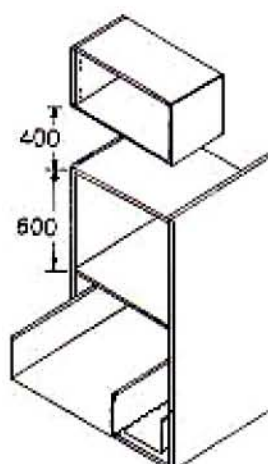

BUILD YOUR OWN KITCHEN

Tall Cupboards

Wall Oven With 3 Drawers

Code	Size	Doors	Quantity
	H x W x D	H x W	
WO 600	2000 x 600 x 558	680 x 297	2
		197 x 597	1
		278 x 597	2

Wall Oven/Microwave With 2 Drawers

Code	Size	Doors	Quantity
	H x W x D	H x W	
WOM 600	2000 x 600 x 558	368 x 297	2
		297 x 597	2

NOTE: Size panels not included

Wall Oven With 2 Drawers

Code	Size	Doors	Quantity
	H x W x D	H x W	
WO 900	2000 x 600 x 558	680 x 297	2
		207 x 597	2

BUILD YOUR OWN KITCHEN

Tall Cupboards

Broom Cupboards

Code	Size	Doors	Quantity
	H x W x D	H x W	
BR 300	2000 x 300 x 558	2000 x 297	1
BR 350	2000 x 350 x 558	2000 x 347	1
BR 400	2000 x 400 x 558	2000 x 397	1
BR 450	2000 x 450 x 558	2000 x 447	1
BR 500	2000 x 500 x 558	2000 x 497	1
BR 550	2000 x 550 x 558	2000 x 547	1
BR 550	2000 x 550 x 558	2000 x 272	2
BR 600	2000 x 600 x 558	2000 x 297	2

Corner Pantry

Code	Size	Doors	Quantity
	H x W x W x D	H x W	
CNR PTY	2000 x 970 x 970 x 558	2000 x 534	1