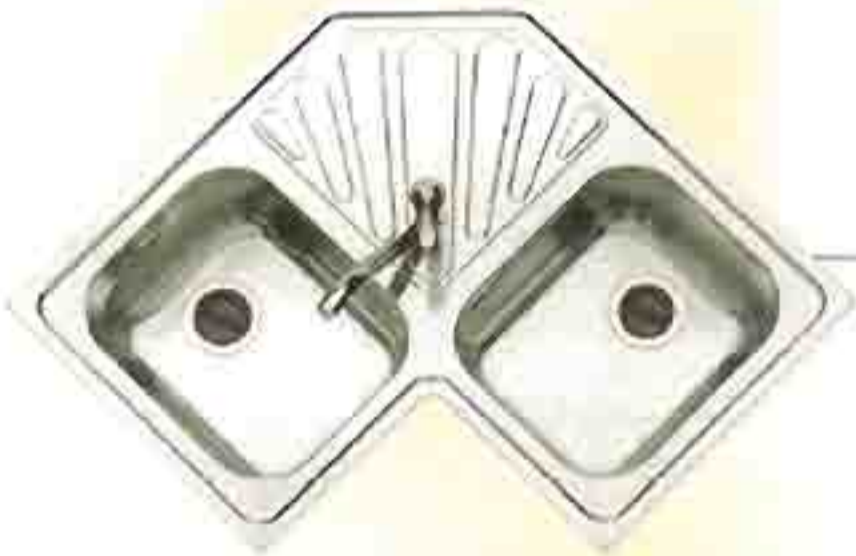

# Fiori Sinks

Bowl size 950 X 440 x 210.

## Corner

1797 = One Tap Hole Only

## Patty

- The Patty is a new single or double waste disposal unit with direct access from the work-bench. Patty is universal and can be fitted into any top from 1mm to 42mm thick.

## SR1

Bowl size 385 x 150.

The SR1 comes in left and right bowls with none, or one tap hole.

Specifications are subject to change without notice.

Standard Sinks