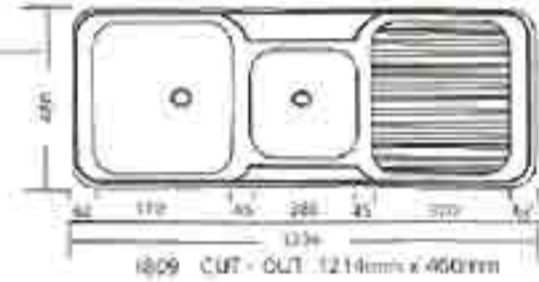

## Mayfair

1805 = Centre Bowl  
None, One or Three Tap Holes.

Bowl size 370 x 350 x 164.

Hans Sinks

Bowl size 370 x 390 x 168.

## Bellini

1803 = LH Bowls, 1804 = RH Bowls  
None or One Tap Hole.

Bowl size 370 x 390 x 168 and 280 x 300 x 140.

## Rialto

1809 = LH Bowls, 1810 = RH Bowls  
None, One or Three Tap Holes  
(Hostess style only)

Bowl size 370 x 390 x 168 and 270 x 170 x 120.

## Seville

1807 = LH Bowls, 1808 = RH Bowls  
None or One Tap Hole.

Bowl size 370 x 350 x 164 and 270 x 350 x 140.