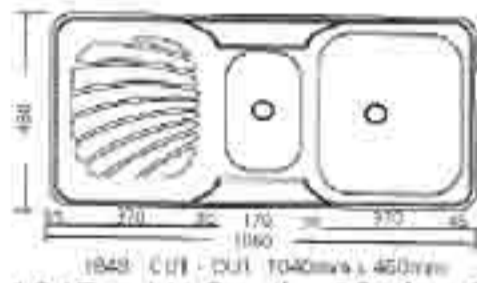

## Romano

1849 = LH Bowls, 1850 = RH Bowls  
None, One or Three Tap Holes (Hostess style only).  
Supplied with plastic colander and sink cleaner.

Bowl size 370 x 390 x 168 and 280 x 300 x 140.

## Sonata

1847 = LH Bowls, 1848 = RH Bowls  
None or One Tap Hole.  
Supplied with plastic colander and sink cleaner.

Bowl size 370 x 390 x 168 and 270 x 170 x 120.

## Alfa & Aria

1812R = RH Bowls, 1812L = LH Bowls  
None or One Tap Hole.

1817 = LH Bowls, 1816 = RH Bowls  
None, One or Three Tap Holes.

Bowl size 370 x 350 x 164.

## PR960

Bowl size 340 x 400 x 150 and 165 x 290 x 120.

The PR960 comes in left and right bowls with none, or one tap hole.