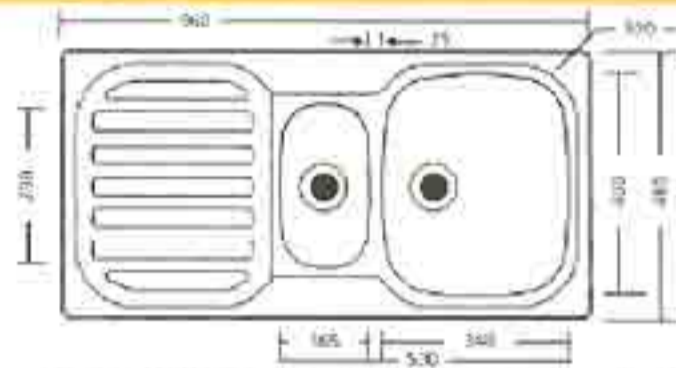

## PR1200

Bowl size 400 x 400 x 200 and 240 x 335 x 150.

The PR1200 comes in left and right bowls with none, or one tap hole.

## PS950

Bowl size 340 x 400 x 150 and 165 x 290 x 120.

The PS950 comes in left and right bowls with none, or one tap hole.

## PR960

Bowl size 340 x 400 x 150 and 165 x 290 x 120.

The PR960 comes in left and right bowls with none, or one tap hole.

## PR1

Bowl size 340 x 400 x 170.

The PR1 comes in left and right bowls with none, or one tap hole.