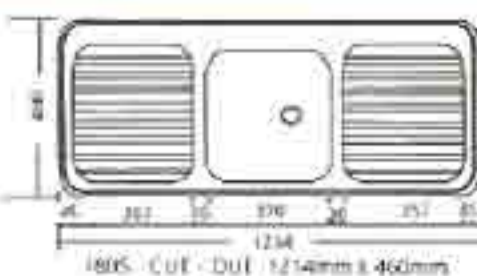

## Orion

1806 = Double Bowl  
None or One Tap Hole.  
Supplied with 3/4 colander and sink cleaner.

Bowl size 370 x 390 x 168.

## Mayfair

1805 = Centre Bowl  
None, One or Three Tap Holes.

Bowl size 370 x 350 x 164.

Hans Sinks

Bowl size 370 x 390 x 168.

## Bellini

1803 = LH Bowls, 1804 = RH Bowls  
None or One Tap Hole.

Bowl size 370 x 390 x 168 and 280 x 300 x 140.

## Seville

1807 = LH Bowls, 1808 = RH Bowls  
None or One Tap Hole.

Bowl size 370 x 350 x 164 and 270 x 350 x 140.