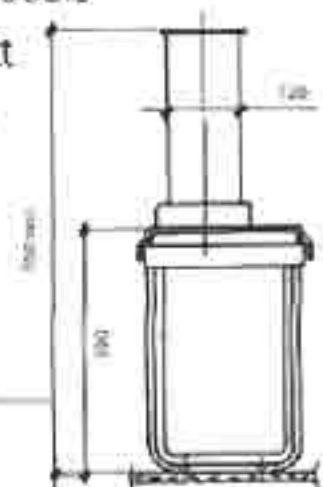

## Corner

1797 = One Tap Hole Only

## Patty

- The Patty is a new single or double waste disposal unit with direct access from the work-bench. Patty is universal and can be fitted into any top from 1mm to 42mm thick.

## PR1

Bowl size 340 x 400 x 170.

The PR1 comes in left and right bowls with none, or one tap hole.

## SR1

Bowl size 385 x 150.

The SR1 comes in left and right bowls with none, or one tap hole.

Specifications are subject to change without notice.

Standard Sinks