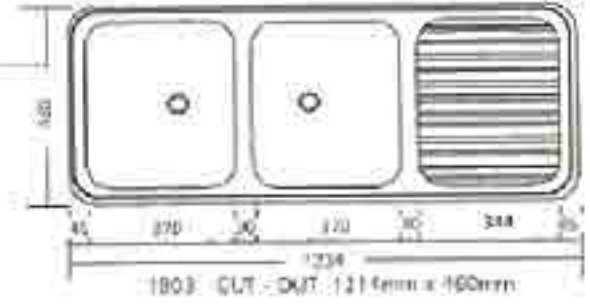

## Mayfair

1805 = Centre Bowl  
None, One or Three Tap Holes.

Bowl size 370 x 350 x 164.

Hans Sinks

Bowl size 370 x 390 x 168.

## Bellini

1803 = LH Bowls, 1804 = RH Bowls  
None or One Tap Hole.

Bowl size 370 x 390 x 168 and 280 x 300 x 140.

## Rialto

1809 = LH Bowls, 1810 = RH Bowls  
None, One or Three Tap Holes  
(Hostess style only)

Bowl size 370 x 390 x 168 and 270 x 170 x 120.

## Seville

1807 = LH Bowls, 1808 = RH Bowls  
None or One Tap Hole.

Bowl size 370 x 350 x 164 and 270 x 350 x 140.