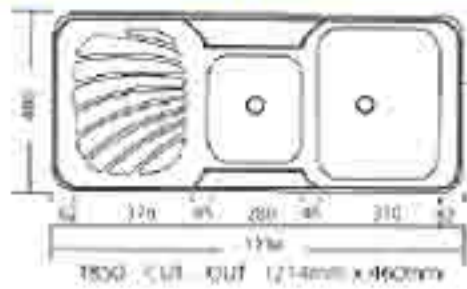

## Corner

1797 = One Tap Hole Only

## Patty

- The Patty is a new single or double waste disposal unit with direct access from the work-bench. Patty is universal and can be fitted into any top from 1mm to 42mm thick.

## Romano

1849 = LH Bowls, 1850 = RH Bowls  
None, One or Three Tap Holes (Hostess style only).  
Supplied with plastic colander and sink cleaner.

Bowl size 370 x 390 x 168 and 280 x 300 x 140.

## PR960

Bowl size 340 x 400 x 150 and 165 x 290 x 120.

The PR960 comes in left and right bowls with none, or one tap hole.