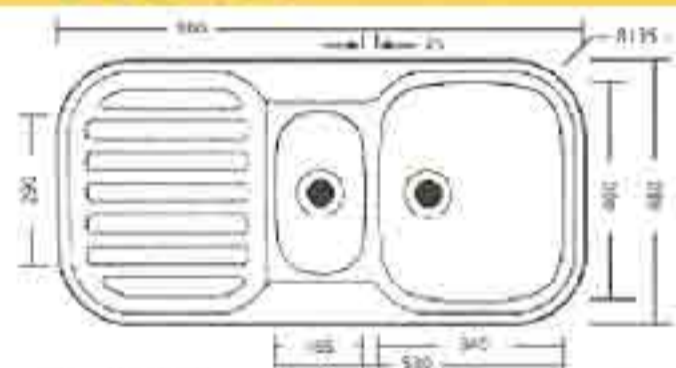

## PR1200

Bowl size 400 x 400 x 200 and 240 x 335 x 150.

The PR1200 comes in left and right bowls with none, or one tap hole.

## PS950

Bowl size 340 x 400 x 150 and 165 x 290 x 120.

The PS950 comes in left and right bowls with none, or one tap hole.

## PR960

Bowl size 340 x 400 x 150 and 165 x 290 x 120.

The PR960 comes in left and right bowls with none, or one tap hole.

## PR1

Bowl size 340 x 400 x 170.

The PR1 comes in left and right bowls with none, or one tap hole.