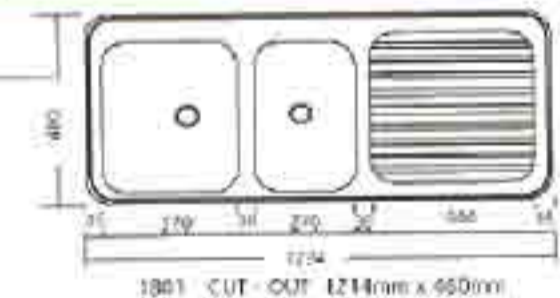

## Bellini

1803 = LH Bowls, 1804 = RH Bowls  
None or One Tap Hole.

Bowl size 370 x 390 x 168 and 280 x 300 x 140.

## Rialto

1809 = LH Bowls, 1810 = RH Bowls  
None, One or Three Tap Holes  
(Hostess style only)

Bowl size 370 x 390 x 168 and 270 x 170 x 120.

## Seville

1807 = LH Bowls, 1808 = RH Bowls  
None or One Tap Hole.

Bowl size 370 x 350 x 164 and 270 x 350 x 140.

## Strata

1801 = LH Bowls, 1802 = RH Bowls  
None, One or Three Tap Holes.