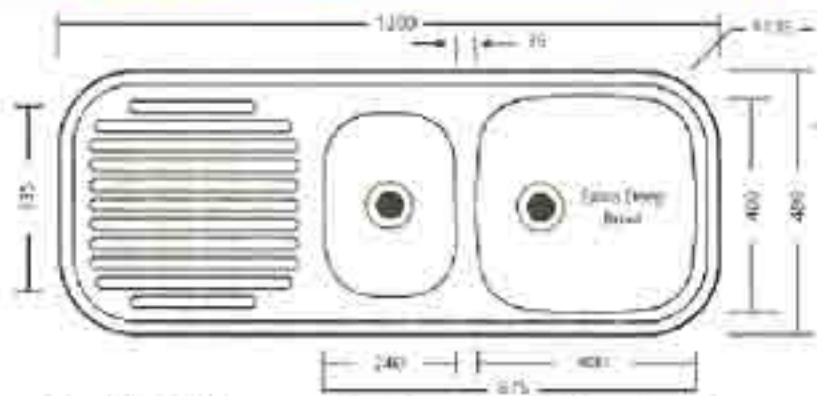

## Seville

1807 = LH Bowls, 1808 = RH Bowls  
None or One Tap Hole.

Bowl size 370 x 350 x 164 and 270 x 350 x 140.

## Strata

1801 = LH Bowls, 1802 = RH Bowls  
None, One or Three Tap Holes.

## PR1200

Bowl size 400 x 400 x 200 and 240 x 335 x 150.

The PR1200 comes in left and right bowls with none, or one tap hole.

## PR960

Bowl size 340 x 400 x 150 and 165 x 290 x 120.

The PR960 comes in left and right bowls with none, or one tap hole.