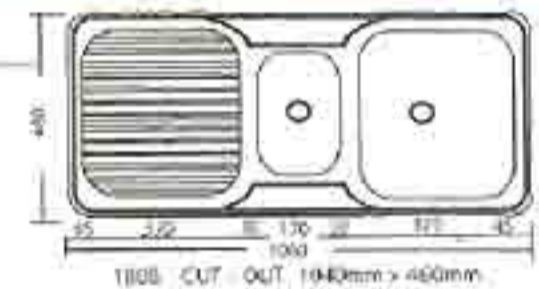

## Mayfair

1805 = Centre Bowl  
None, One or Three Tap Holes.

Bowl size 370 x 350 x 164.

Hans Sinks

Bowl size 370 x 390 x 168.

## Bellini

1803 = LH Bowls, 1804 = RH Bowls  
None or One Tap Hole.

Bowl size 370 x 390 x 168 and 280 x 300 x 140.

## Rialto

1809 = LH Bowls, 1810 = RH Bowls  
None, One or Three Tap Holes  
(Hostess style only)

Bowl size 370 x 390 x 168 and 270 x 170 x 120.

## Seville

1807 = LH Bowls, 1808 = RH Bowls  
None or One Tap Hole.

Bowl size 370 x 350 x 164 and 270 x 350 x 140.