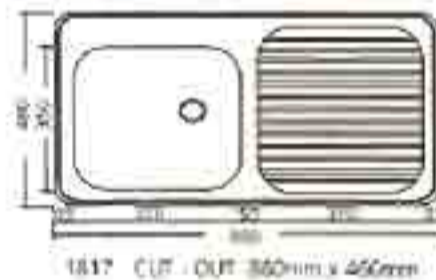

## Romano

1849 = LH Bowls, 1850 = RH Bowls  
None, One or Three Tap Holes (Hostess style only).  
Supplied with plastic colander and sink cleaner.

Bowl size 370 x 390 x 168 and 280 x 300 x 140.

## Sonata

1847 = LH Bowls, 1848 = RH Bowls  
None or One Tap Hole.  
Supplied with plastic colander and sink cleaner.

Bowl size 370 x 390 x 168 and 270 x 170 x 120.

## Alfa & Aria

1812R = RH Bowls, 1812L = LH Bowls  
None or One Tap Hole.

1817 = LH Bowls, 1816 = RH Bowls  
None, One or Three Tap Holes.

Bowl size 370 x 350 x 164.

## Orion

1806 = Double Bowl  
None or One Tap Hole.  
Supplied with 3/4 colander and sink cleaner.

Bowl size 370 x 390 x 168.