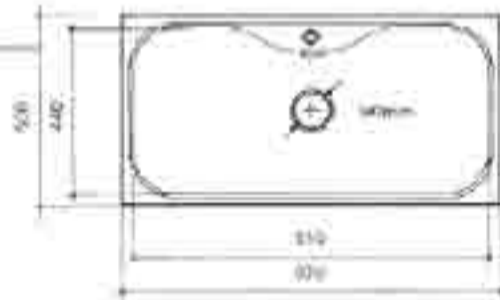

Uragano

1555 = The Uragano comes as a large bowl with a range of unique accessories including a teak chopping board. Includes Hera Vegetable Sprayer (mod 29117).