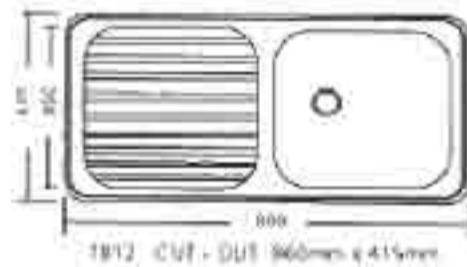

## Romano

1849 = LH Bowls, 1850 = RH Bowls  
None, One or Three Tap Holes (Hostess style only).  
Supplied with plastic colander and sink cleaner.

Bowl size 370 x 390 x 168 and 280 x 300 x 140.

## Sonata

1847 = LH Bowls, 1848 = RH Bowls  
None or One Tap Hole.  
Supplied with plastic colander and sink cleaner.

Bowl size 370 x 390 x 168 and 270 x 170 x 120.

## Alfa & Aria

1812R = RH Bowls, 1812L = LH Bowls  
None or One Tap Hole.

1817 = LH Bowls, 1816 = RH Bowls  
None, One or Three Tap Holes.

Bowl size 370 x 350 x 164.

## Orion

1806 = Double Bowl  
None or One Tap Hole.  
Supplied with 3/4 colander and sink cleaner.

Bowl size 370 x 390 x 168.