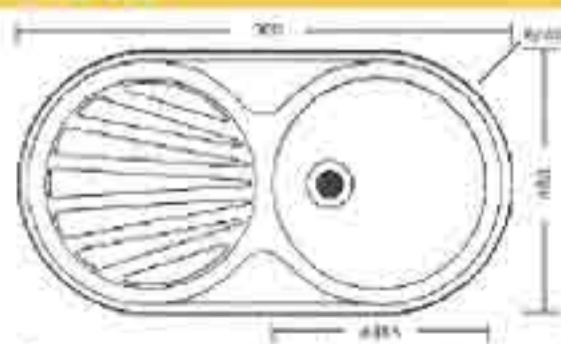

## PS950

Bowl size 340 x 400 x 150 and 165 x 290 x 120.

The PS950 comes in left and right bowls with none, or one tap hole.

## PR960

Bowl size 340 x 400 x 150 and 165 x 290 x 120.

The PR960 comes in left and right bowls with none, or one tap hole.

## PR1

Bowl size 340 x 400 x 170.

The PR1 comes in left and right bowls with none, or one tap hole.

## SR1

Bowl size 385 x 150.

The SR1 comes in left and right bowls with none, or one tap hole.

Specifications are subject to change without notice.

Standard Sinks