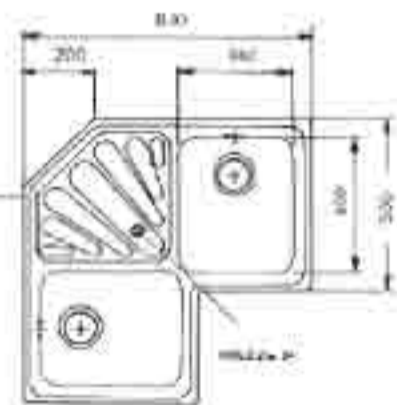

Corner

1797 = One Tap Hole Only