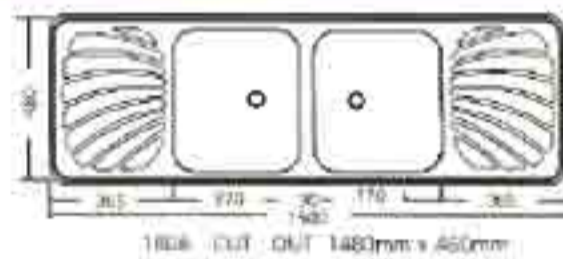

## Sonata

1847 = LH Bowls, 1848 = RH Bowls  
None or One Tap Hole.  
Supplied with plastic colander and sink cleaner.

Bowl size 370 x 390 x 168 and 270 x 170 x 120.

## Alfa & Aria

1812R = RH Bowls, 1812L = LH Bowls  
None or One Tap Hole.

1817 = LH Bowls, 1816 = RH Bowls  
None, One or Three Tap Holes.

Bowl size 370 x 350 x 164.

## Orion

1806 = Double Bowl  
None or One Tap Hole.  
Supplied with 3/4 colander and sink cleaner.

Bowl size 370 x 390 x 168.

## Mayfair

1805 = Centre Bowl  
None, One or Three Tap Holes.

Bowl size 370 x 350 x 164.

Hans Sinks

Bowl size 370 x 390 x 168.