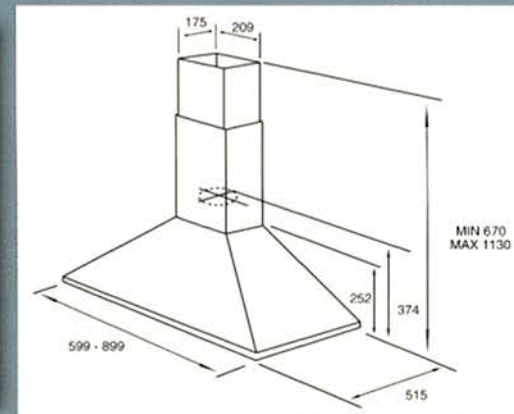

CHIMNEY HOOD STAINLESS STEEL
PUSH BUTTON SWITCHES

Twin 40 Watt Lamps
Air Flow (C) 420 - 660m³/Hour
Noise (C) 42 - 55 db

E8116W = 600mm White
E8116 = 600mm
E8119 = 900mm
E8119W = 900mm White

Aqua
HP E82