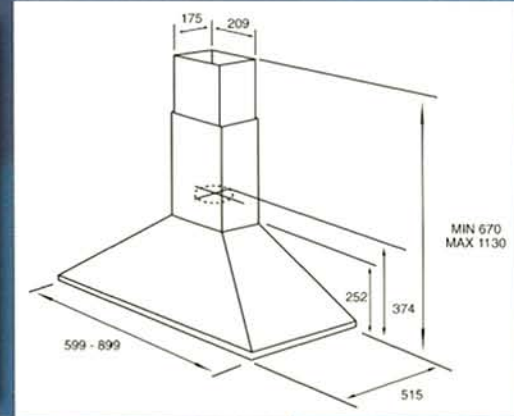

Canopy Hoods

Aqua
E81

CHIMNEY HOOD STAINLESS STEEL
PUSH BUTTON SWITCHES

Twin 40 Watt Lamps
Air Flow (C) 420 - 660m³/Hour
Noise (C) 42 - 55 db

E8116W = 600mm White
E8116 = 600mm
E8119 = 900mm
E8119W = 900mm White