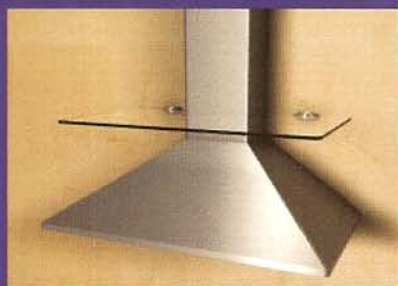

Twin 40 Watt Halogen Lamps
Air Flow (C) 450 - 880m³/Hour
Noise (C) 45 - 59 db

E8419 = 900mm Without Rail
E8419R = 900mm With Rail

Tamaya E85

CHIMNEY HOOD STAINLESS STEEL 3 SPEEDS
PUSH BUTTON SWITCHES

Twin 40 Watt Halogen Lamps
Air Flow (C) 450 - 880m³/Hour
Noise (C) 45 - 59 db

E85120 = 1200mm

Accessories

Charcoal Filter

Glass Shelf

Flue Extensions

Chrome Wire Shelf