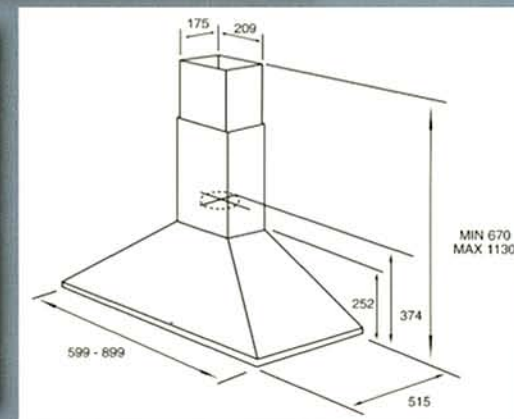

CHIMNEY HOOD STAINLESS STEEL
PUSH BUTTON SWITCHES

Twin 40 Watt Halogen Lamps
Air Flow (C) 450 - 880m³/Hour
Noise (C) 45 - 59 db

E8216W = 600mm White
E8216 = 600mm
E8219W = 900mm White
E8219 = 900mm

Keyline
E83