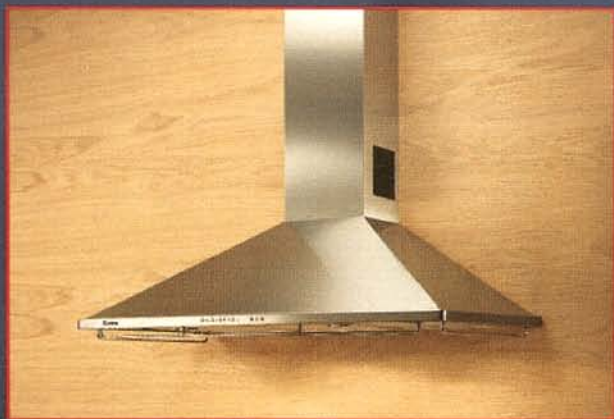

Canopy Hoods

Aqua
E81

CHIMNEY HOOD STAINLESS STEEL
PUSH BUTTON SWITCHES

Twin 40 Watt Lamps
Air Flow (C) 420 - 660m³/Hour
Noise (C) 42 - 55 db

E8116W = 600mm White
E8116 = 600mm
E8119 = 900mm
E8119W = 900mm White

Keyline
E83

CHIMNEY HOOD STAINLESS STEEL
PUSH BUTTON SWITCHES

Twin 40 Watt Halogen Lamps
Air Flow (C) 450 - 880m³/Hour
Noise (C) 45 - 59 db

3 SPEEDS

E8316 = 600mm
E8319 = 900mm

Stream E84

CHIMNEY HOOD STAINLESS STEEL 3 SPEEDS PLUS TURBO
PUSH BUTTON SWITCHES