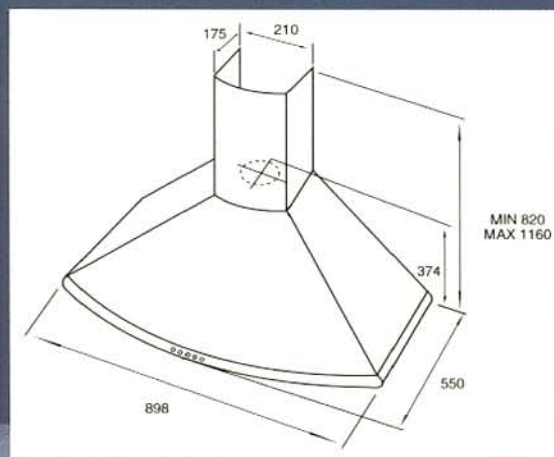

Stream E84

CHIMNEY HOOD STAINLESS STEEL 3 SPEEDS PLUS TURBO
PUSH BUTTON SWITCHES

Twin 40 Watt Halogen Lamps
Air Flow (C) 450 - 880m³/Hour
Noise (C) 45 - 59 db

E8419 = 900mm Without Rail
E8419R = 900mm With Rail

Tamaya E85

CHIMNEY HOOD STAINLESS STEEL 3 SPEEDS
PUSH BUTTON SWITCHES

Twin 40 Watt Halogen Lamps
Air Flow (C) 450 - 880m³/Hour
Noise (C) 45 - 59 db

E85120 = 1200mm

Accessories