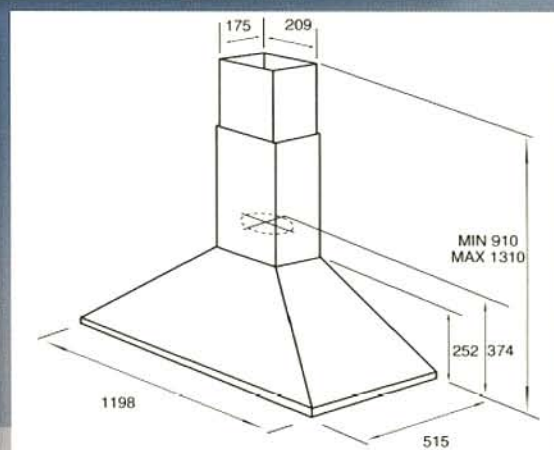

Stream E84

CHIMNEY HOOD STAINLESS STEEL 3 SPEEDS PLUS TURBO
PUSH BUTTON SWITCHES

Twin 40 Watt Halogen Lamps
Air Flow (C) 450 - 880m³/Hour
Noise (C) 45 - 59 db

E8419 = 900mm Without Rail
E8419R = 900mm With Rail

Tamaya E85

CHIMNEY HOOD STAINLESS STEEL 3 SPEEDS
PUSH BUTTON SWITCHES

Twin 40 Watt Halogen Lamps
Air Flow (C) 450 - 880m³/Hour
Noise (C) 45 - 59 db

E85120 = 1200mm

Accessories