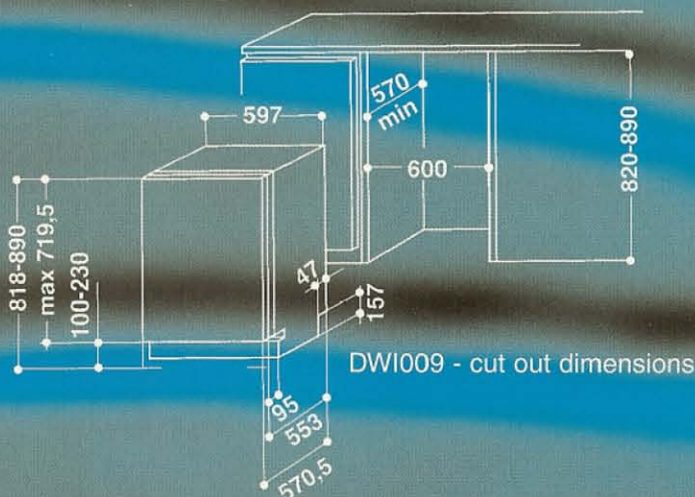

*There's nothing more practical...  
No better quality...  
and nothing more stylish...  
than Fiori.*

DWI009 features:

- 5 wash programs
- 12 place settings
- 3 wash temperatures
- half load options
- stainless steel tub
- 2½ star energy rating
- adjustable upper & lower baskets
- micro-mesh filter
- salt dispenser for hard water areas
- made in Germany

DWI009

DWI009 - cut out dimensions

*Dishwashers*

DWF007 - freestanding model

## DWF007 features:

- 5 wash programs
- 3 wash temperatures
- 12 place settings
- stainless steel tub
- 2½ star energy rating
- adjustable upper basket
- micro-mesh filter
- salt dispenser for hard water areas
- made in Germany

## TECHNICAL DATA

DISHWASHER SPECIFICATION TABLE

MODEL SPECIFICATION		DWF007	DWI009
VOLTAGE		240V / 50Hz	240V / 50Hz
AMPERAGE		10 amps	10 amps
MAX POWER		2,220 watts	2,220 watts
ENERGY RATING		2 1/2 STAR	2 1/2 STAR
		316kwh/yr	333kwh/yr
WATER CONSUMPTION	min	10 litres	10 litres
	max	17 litres	17 litres
APPROVAL #		N387	N387
DIMENSIONS	height	850mm	815mm
	width	597mm	597mm
	depth	596mm	596mm