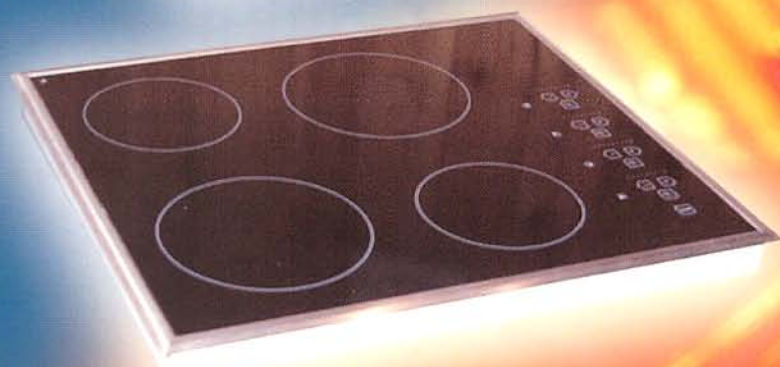

presents

Perfect cooking

at the push
of a button

PR4.0/4 Electric Hob

- Type: EGO
- Normal plate 1500 watt
- Normal plate 1000 watt
- Rapid plate 2000 watt
- Rapid plate 1500 watt
- "Element on" indicator light
- Manual knob control
- Stainless steel or white finish
- Dimensions 580mm x 500mm

PVC4R Ceramic Hob

- Type: Ceramic
- Hot hob warning light
- Manual knob control
- Radiant plate 1200 watt x 2
- Radiant plate 1500 watt x 2
- Stainless steel finish
- Dimensions 580mm x 510mm

PVC4E Ceramic Hob

- Type: Ceramic
- Hot hob warning light
- Electronic sensor controls
- Safety lock
- Radiant plate 1200 watt x 2
- Radiant plate 1500 watt x 1
- Radiant dual 1000/1700 watt
- Stainless Steel or white finish
- Dimensions 580mm x 510mm

PVC5E Ceramic Hob

- Type: Ceramic
- Hot hob warning light
- Electronic sensor controls
- Safety Lock
- Radiant plate 1200 watt x 2
- Radiant plate 1500 watt x 2
- Radiant plate 1000/1700 watt
- Stainless steel or white finish
- Dimensions 770mm x 510mm